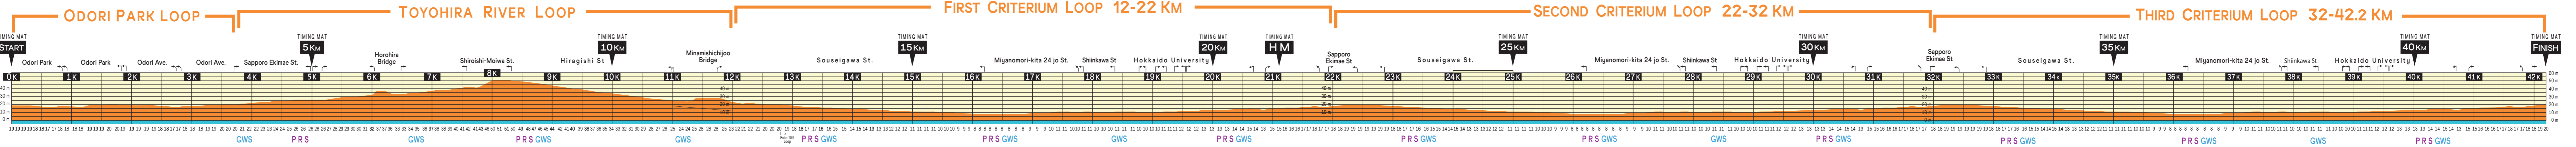

Elevation Profile Data Extracted from Google Earth Pro  
Professor Sean Hartnett University of Wisconsin - Eau Claire

# TOKYO 2020 Olympic Games MARATHON COURSE

# TOKYO 2020 Olympic Games MARATHON COURSE

Elevation Profile Data Extracted from Google Earth Pro  
Professor Sean Hartnett University of Wisconsin - Eau Claire